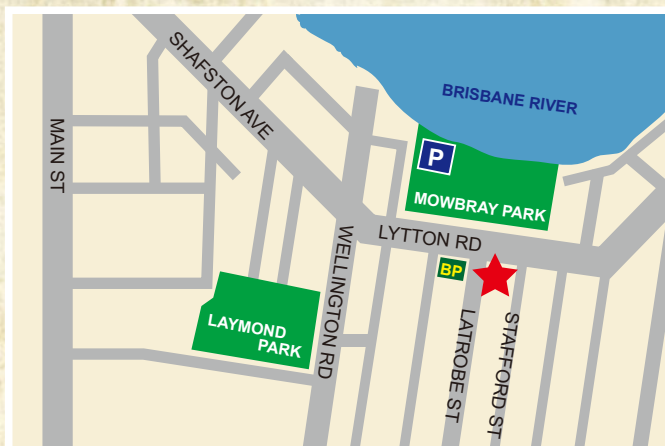

- 花 Hana (Hosomaki only) \$40.00
- 桜 Sakura \$50.00
- 寿 Kotobuki \$60.00

※ Advance Booking Required

Parking is behind the East Brisbane Bowls Club across the road

Shop 3/53 Lytton Rd East Brisbane 4169

07 3392 2301