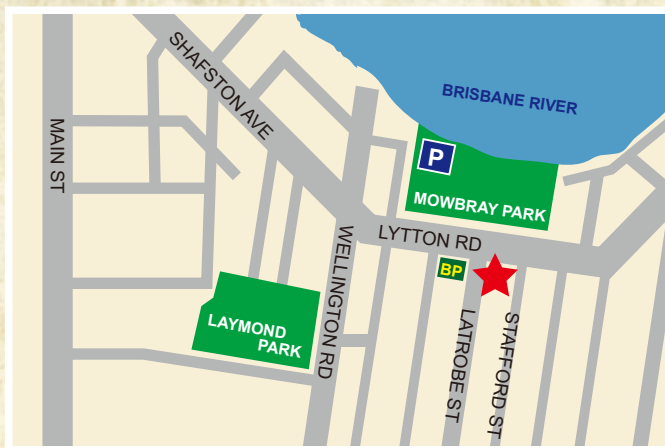

- 花 Hana (Hosomaki only) \$40.00
- 桜 Sakura \$50.00
- 寿 Kotobuki \$60.00

※ Advance Booking Required

Parking is behind the East Brisbane Bowls Club across the road

Shop 3/53 Lytton Rd East Brisbane 4169

07 3392 2301