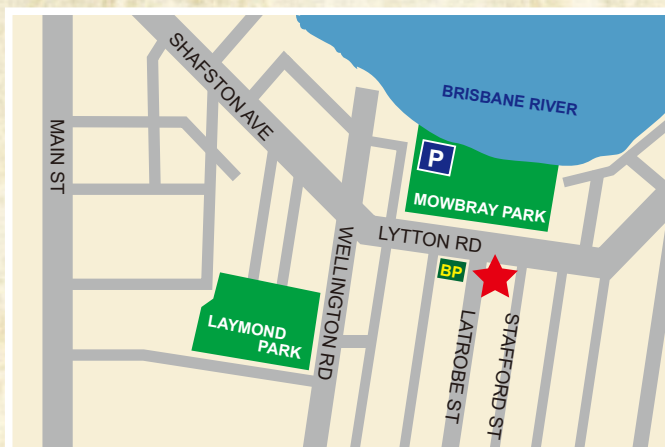

- 花 Hana (Hosomaki only) \$50.00
- 桜 Sakura \$60.00
- 寿 Kotobuki \$70.00

※ Advance Booking Required

Parking is behind the East Brisbane Bowls Club across the road

Shop 3/53 Lytton Rd East Brisbane 4169

07 3392 2301